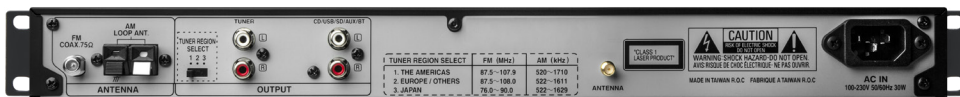

DN-300Z

Media Player with Bluetooth™ Receiver and AM/FM Tuner

Expects the unexpected.

Combining the best of disc, wireless, and solid state media playback, the Denon Professional DN-300Z is an all-in-one audio player you can count on when the whole room is listening. Ideal for FOH, education, music and rehearsal studios, houses of worship, restaurants and more, it has an answer to every request - all consolidated into a compact 1RU design. Extending Denon Professional's dedication to powerful solutions that are easy-to-use, the DN-300Z plays the media of both today and tomorrow into a format accessible to any user.

Building on nearly three decades of producing world-class media playback and distribution devices, the DN-300Z is the piece of mind clients and installers demand. In a space-saving single rackmount chassis, DN-300Z provides access to all popular audio playback formats including Bluetooth wireless and AM/FM radio.

Even more, the DN-300Z makes no sacrifices when it comes to usability or reliability. This versatile solution is much more than a collection of format players stuffed into a 1RU box – it was thoughtfully developed for intuitive use in high-pressure scenarios such as corporate presentations, education, houses of worship, and live events.