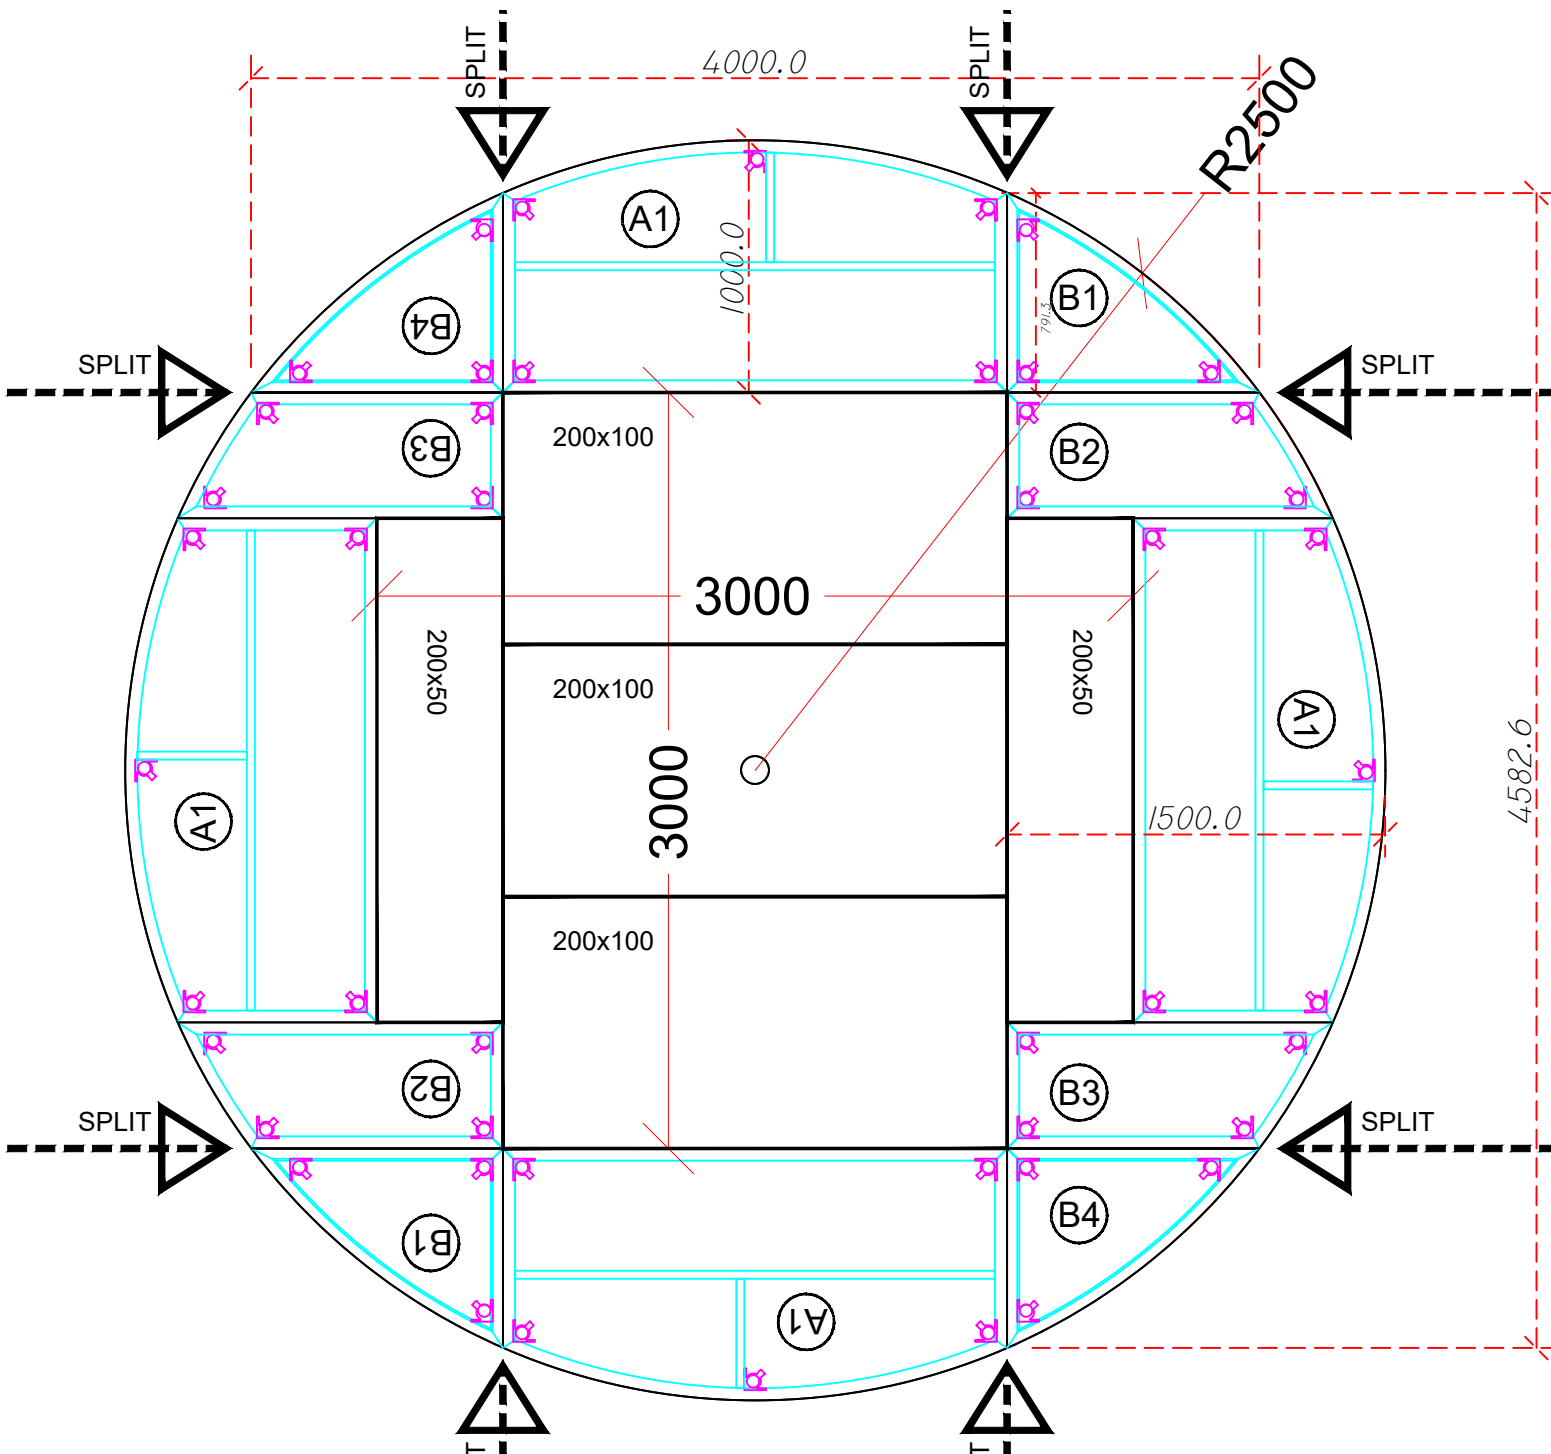

# Circular Stage Ø5 Meter

Parts:

- 4x A1
- 2x B1
- 2x B2
- 2x B3
- 2x B4

- 3x 2.00 x 1.00 DECK
- 2x 2.00 x 0.50 DECK

**innODECK**  
FLOORSYSTEM  
[www.innodeck.eu](http://www.innodeck.eu)

Copyright 2019 – INNODECK – THE NETHERLANDS ©